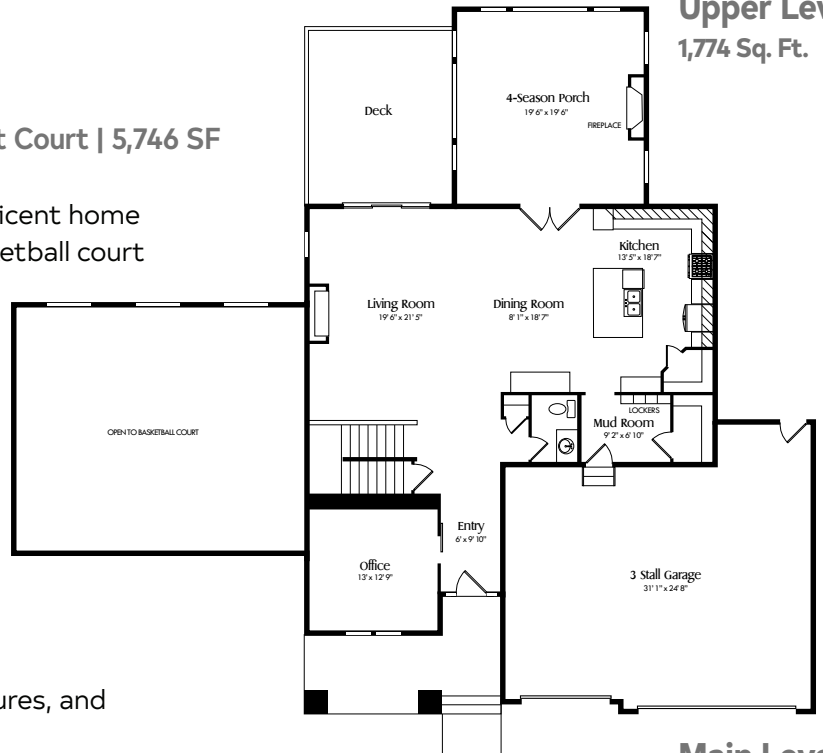

# The Neveah

4 Bedrooms | 3.5 Bathrooms | 3 Car Garage | Sport Court | 5,746 SF

True luxury can be found in The Neveah. This magnificent home has everything for the active family including a basketball court and home theater. This home includes 4 bedrooms, 3 1/2 bathrooms, and a 3 car garage. The main level features a large kitchen with huge island and pantry. The family room with gas fireplace and dedicated office, four-season porch and deck.

Upstairs are the bedrooms, laundry and loft. The master suite spans the width of the home and offers a sense of luxury with a full bath, divided walk-in closet and a box vault ceiling.

Complete the look of luxury by selecting colors, fixtures, and other elements for your home.

Contact a Luxe Design + Build Representative for more information.  
**651-307-1831**  
[jen@luxedesignbuild.net](mailto:jen@luxedesignbuild.net)

[luxedesignbuild.net](http://luxedesignbuild.net)

**Upper Level**  
1,774 Sq. Ft.

**Main Level**  
1,852 Sq. Ft.

**Lower Level**  
2,120 Sq. Ft.