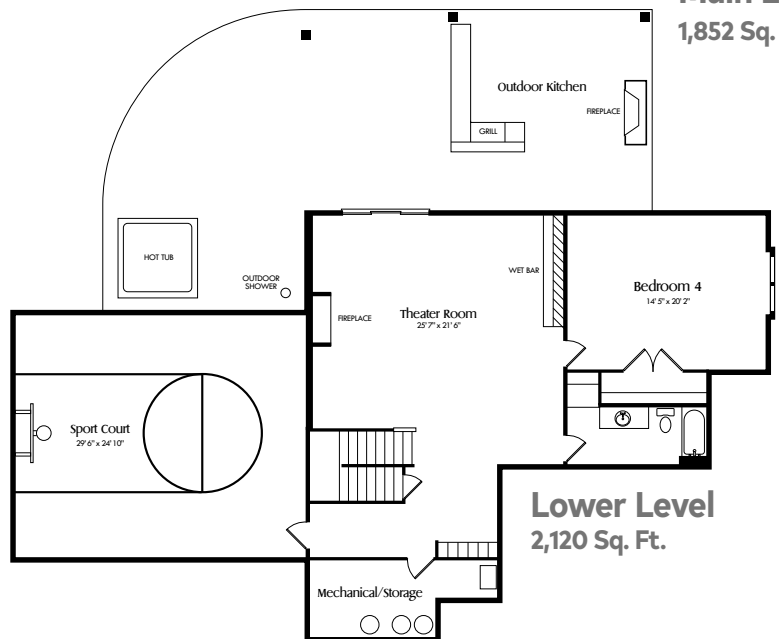

# The Neveah

4 Bedrooms | 3.5 Bathrooms | 3 Car Garage | Sport Court | 5,746 SF

True luxury can be found in The Neveah. This magnificent home has everything for the active family including a basketball court and home theater. This home includes 4 bedrooms, 3 1/2 bathrooms, and a 3 car garage. The main level features a large kitchen with huge island and pantry. The family room with gas fireplace and dedicated office, four-season porch and deck.

Upstairs are the bedrooms, laundry and loft. The master suite spans the width of the home and offers a sense of luxury with a full bath, divided walk-in closet and a box vault ceiling.

Complete the look of luxury by selecting colors, fixtures, and other elements for your home.

Contact a Luxe Design + Build Representative for more information.  
**651-307-1831**  
[jen@luxedesignbuild.net](mailto:jen@luxedesignbuild.net)

[luxedesignbuild.net](http://luxedesignbuild.net)

**Upper Level**  
1,774 Sq. Ft.

**Main Level**  
1,852 Sq. Ft.

**Lower Level**  
2,120 Sq. Ft.