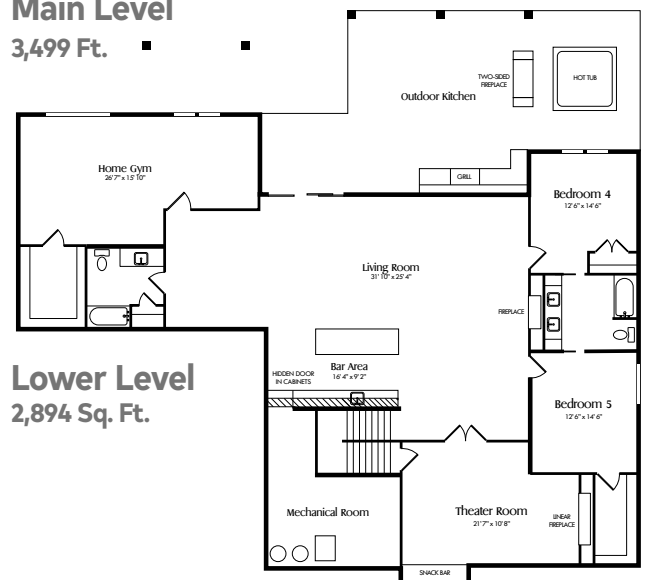

The Chloe

5 Bedrooms | 4.5 Bathrooms | 4-Season Porch | Office
Home Gym | Theater | 3 Car Garage | 6,393 SF

The Chloe has a beautiful large front porch and large windows. This home includes 5 bedrooms, 3 bathrooms, an office and four season porch. There is an oversized 3 car garage, a sizeable mudroom, two optional gas fireplaces, large main floor laundry, and a generous kitchen with coffee bar. The primary suite offers a sense of luxury with a full bath, tiled shower, walk-in closet and a box vault ceiling.

Enjoy all the space of the lower level with two bedrooms, two additional bathrooms, a home gym, wide open family room with wet bar and theater room. Complete the look of luxury by selecting colors, fixtures, and other elements to further enhance your home.

Contact a Luxe Design + Build
Representative for more information.
651-307-1831
jen@luxedesignbuild.net

LUXE

DESIGN + BUILD

luxedesignbuild.net

Main Level

3,499 Ft.

Lower Level

2,894 Sq. Ft.