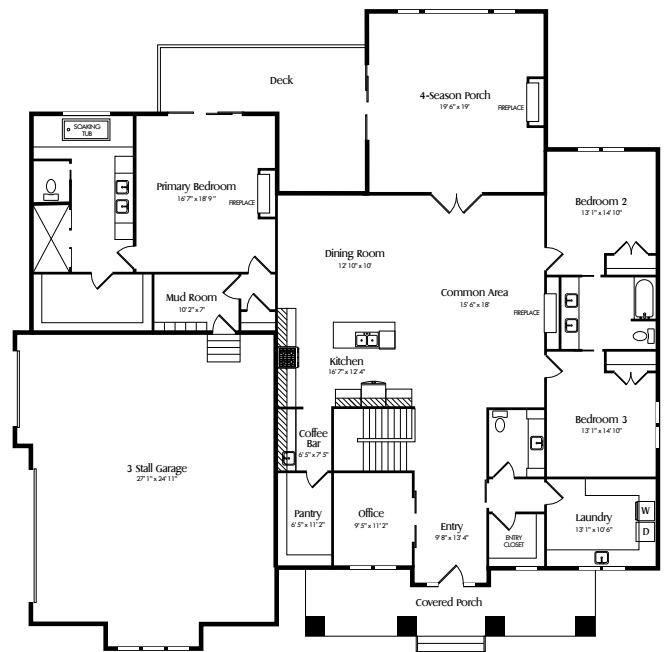

The Chloe

5 Bedrooms | 4.5 Bathrooms | 4-Season Porch | Office
Home Gym | Theater | 3 Car Garage | 6,393 SF

The Chloe has a beautiful large front porch and large windows. This home includes 5 bedrooms, 3 bathrooms, an office and four season porch. There is an oversized 3 car garage, a sizeable mudroom, two optional gas fireplaces, large main floor laundry, and a generous kitchen with coffee bar. The primary suite offers a sense of luxury with a full bath, tiled shower, walk-in closet and a box vault ceiling.

Enjoy all the space of the lower level with two bedrooms, two additional bathrooms, a home gym, wide open family room with wet bar and theater room. Complete the look of luxury by selecting colors, fixtures, and other elements to further enhance your home.

Contact a Luxe Design + Build
Representative for more information.
651-307-1831
jen@luxedesignbuild.net

LUXE

DESIGN + BUILD

luxedesignbuild.net

Main Level

3,499 Ft.

Lower Level

2,894 Sq. Ft.