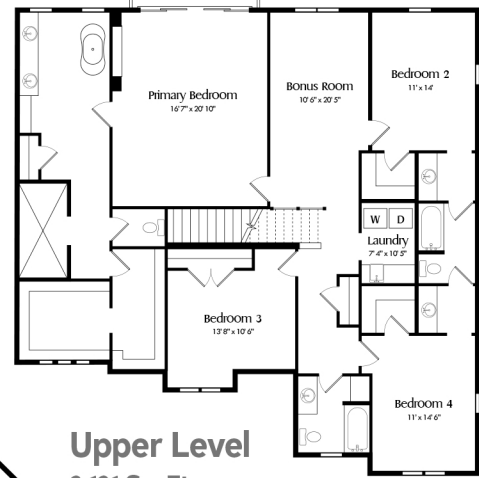

# The Bexley

**5 Bedrooms & Bunkroom | 5 Bathrooms  
| Den/Office | 4-Season Porch | 4 Car  
Garage | Sport Court | 6,848 SF**

This stunning home has everything for the active family including a basketball court and home theater. This home includes 5 bedrooms plus a bunkroom, 5 bathrooms, and a huge 4-car garage. The main level features a large kitchen with coffee bar and walk-in pantry, great room with gas fireplace, dedicated office, four-season porch and deck.

Upstairs are the bedrooms, laundry and loft. The master suite spans the width of the home and offers a sense of luxury with a full bath, divided walk-in closet, and private deck.

The lower level features a large theater/lounge, bunkroom, and indoor sport court!

# LUXE

DESIGN + BUILD

[luxedesignbuild.net](http://luxedesignbuild.net)

**Upper Level**  
2,121 Sq. Ft.

**Main Level**  
2,245 Sq. Ft.

**Lower Level**  
2,482 Sq. Ft.