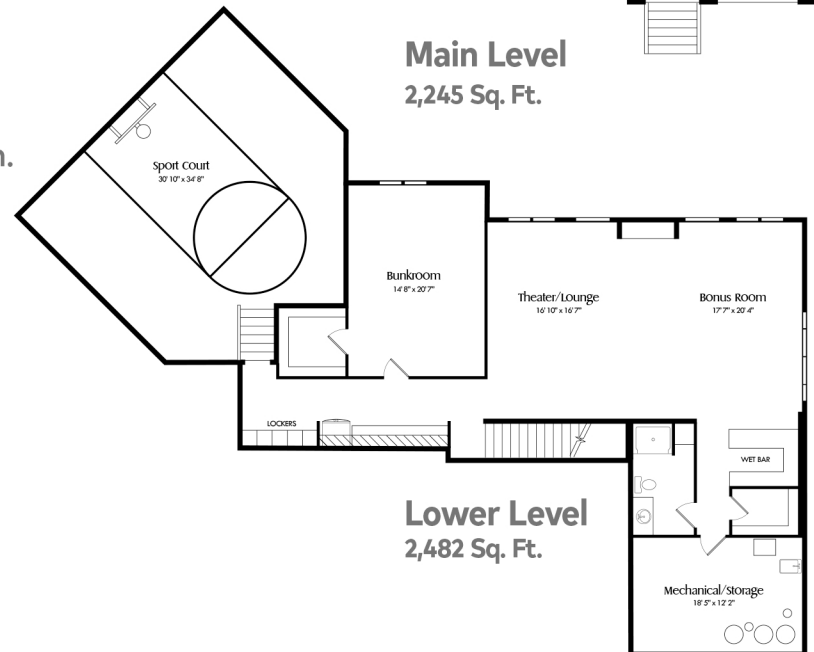

# The Bexley

**5 Bedrooms & Bunkroom | 5 Bathrooms  
| Den/Office | 4-Season Porch | 4 Car  
Garage | Sport Court | 6,848 SF**

This stunning home has everything for the active family including a basketball court and home theater. This home includes 5 bedrooms plus a bunkroom, 5 bathrooms, and a huge 4-car garage. The main level features a large kitchen with coffee bar and walk-in pantry, great room with gas fireplace, dedicated office, four-season porch and deck.

Upstairs are the bedrooms, laundry and loft. The master suite spans the width of the home and offers a sense of luxury with a full bath, divided walk-in closet, and private deck.

The lower level features a large theater/lounge, bunkroom, and indoor sport court!

# LUXE

DESIGN + BUILD

[luxedesignbuild.net](http://luxedesignbuild.net)

**Upper Level**  
2,121 Sq. Ft.

**Main Level**  
2,245 Sq. Ft.

**Lower Level**  
2,482 Sq. Ft.