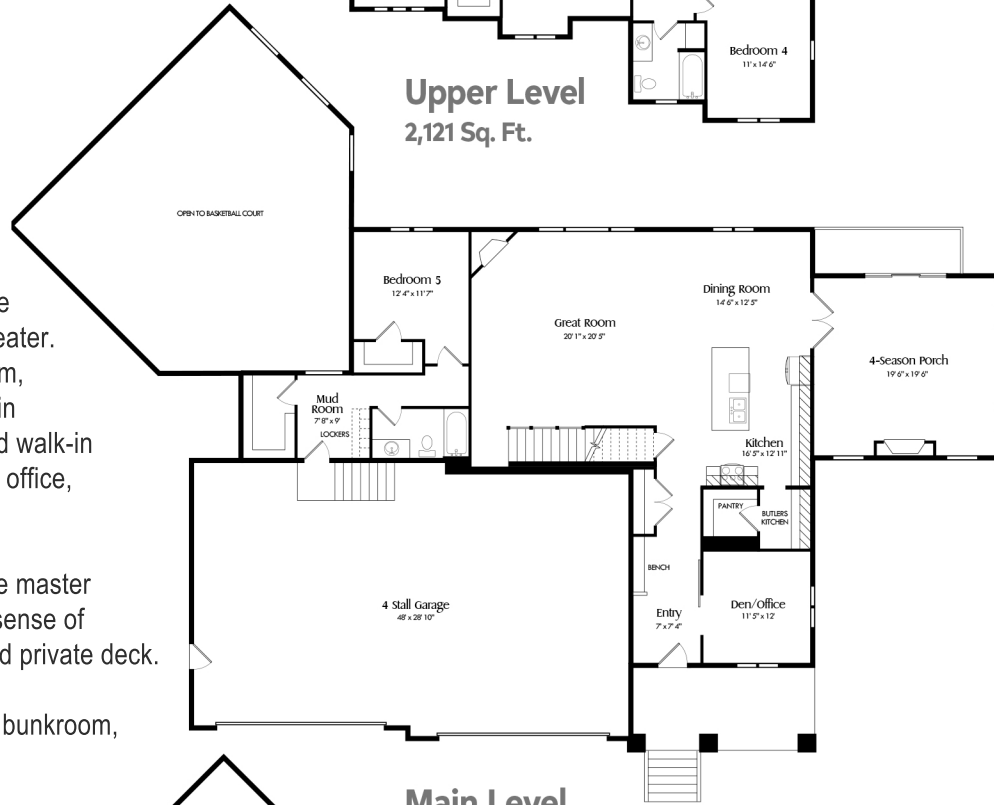

# The Bexley

**5 Bedrooms & Bunkroom | 5 Bathrooms  
| Den/Office | 4-Season Porch | 4 Car  
Garage | Sport Court | 6,848 SF**

This stunning home has everything for the active family including a basketball court and home theater. This home includes 5 bedrooms plus a bunkroom, 5 bathrooms, and a huge 4-car garage. The main level features a large kitchen with coffee bar and walk-in pantry, great room with gas fireplace, dedicated office, four-season porch and deck.

Upstairs are the bedrooms, laundry and loft. The master suite spans the width of the home and offers a sense of luxury with a full bath, divided walk-in closet, and private deck.

The lower level features a large theater/lounge, bunkroom, and indoor sport court!

# LUXE

DESIGN + BUILD

[luxedesignbuild.net](http://luxedesignbuild.net)

**Upper Level**  
2,121 Sq. Ft.

**Main Level**  
2,245 Sq. Ft.

**Lower Level**  
2,482 Sq. Ft.